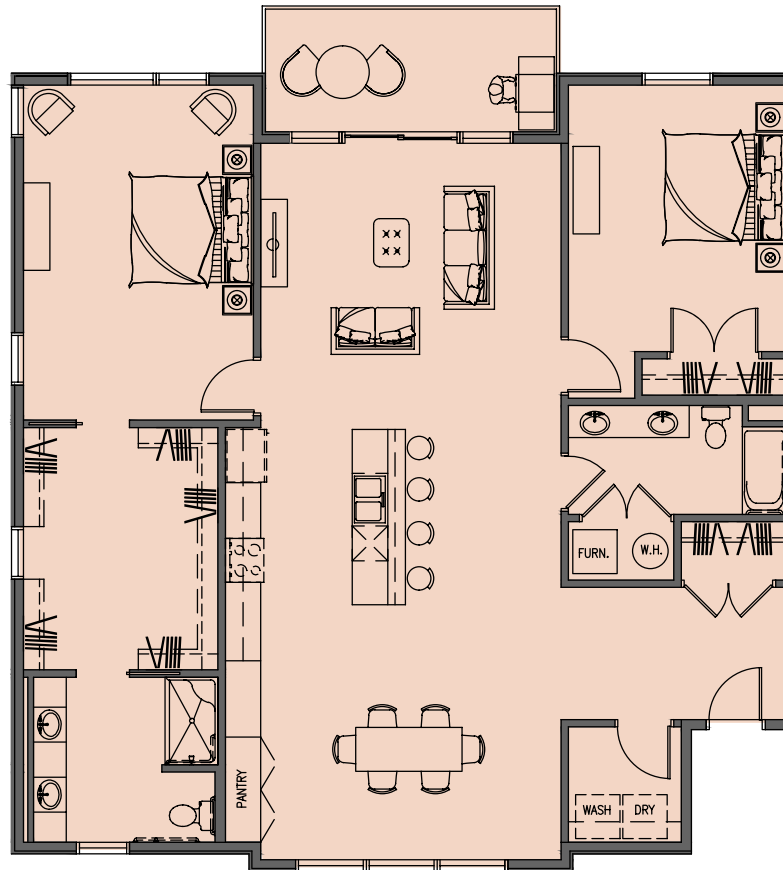

CITY CENTRE
LOFTS

THE RUBY GRAND VUE

A3

This unit features an open floor plan with a large north facing partially covered deck.

The well designed kitchen is highlighted by a center island, pantry, and bar area that is adjacent to the spacious dining and family rooms.

The master bedroom suite with views to both the north and west includes a walk-in closet and a private bath with dual-sink vanity and tiled shower.

This home also boasts a second bedroom with full bathroom and a separate laundry room.

- 10' ceilings
- 2 bedrooms, 2 baths

RIVER VIEW