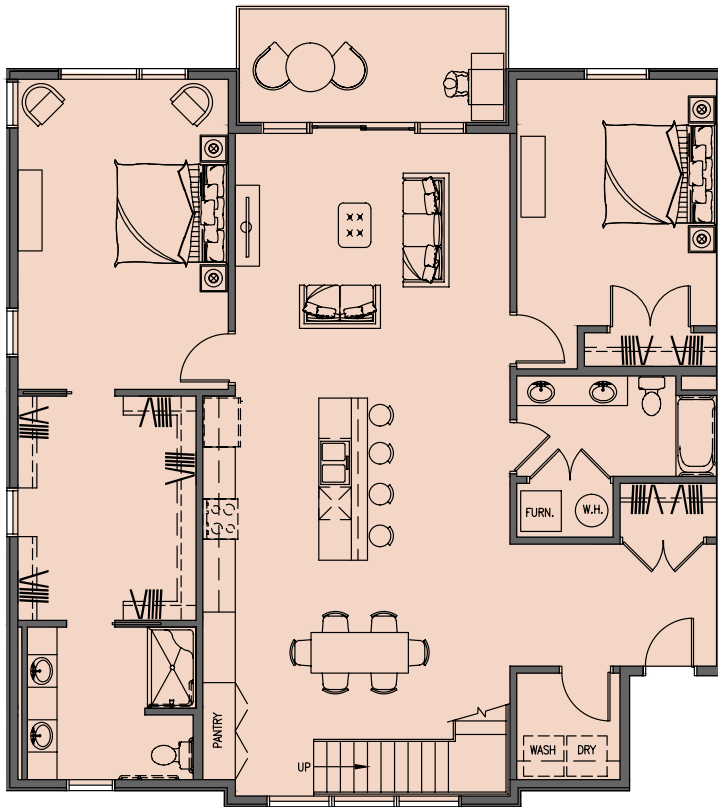

## THE RUBY PENTHOUSE VUE

A4 MAIN

A4 ROOF DECK

Penthouse living at its finest with 18' lofted ceilings and access to your own private roof top deck.

In addition, this unit features an open floor plan with a large north facing partially covered deck on the main floor.

The well designed kitchen is highlighted by a center island, pantry, and bar area that is adjacent to the spacious dining and family rooms.

The master bedroom suite with views to both the north and west includes a walk-in closet and a private bath with dual-sink vanity and tiled shower.

This home also boasts a second bedroom with full bathroom and a separate laundry room.

- 10' ceilings
- 2 bedrooms, 2 baths

RIVER VIEW