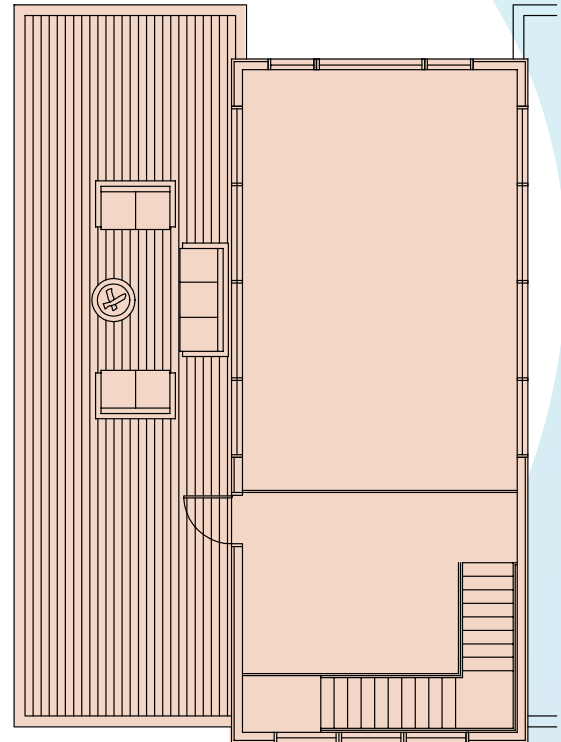

## THE RUBY PENTHOUSE VUE

A4 MAIN

A4 ROOF DECK

Penthouse living at its finest with 18' lofted ceilings and access to your own private roof top deck.

In addition, this unit features an open floor plan with a large north facing partially covered deck on the main floor.

The well designed kitchen is highlighted by a center island, pantry, and bar area that is adjacent to the spacious dining and family rooms.

The master bedroom suite with views to both the north and west includes a walk-in closet and a private bath with dual-sink vanity and tiled shower.

This home also boasts a second bedroom with full bathroom and a separate laundry room.

- 10' ceilings
- 2 bedrooms, 2 baths

RIVER VIEW