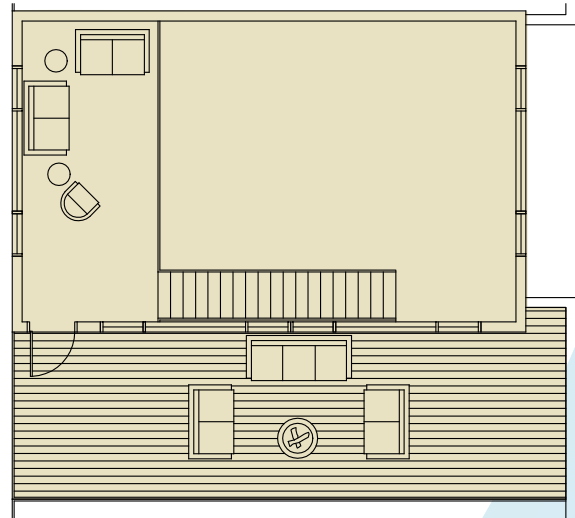

## THE DIAMOND PENTHOUSE VUE

C4 MAIN

C4 ROOF DECK

Penthouse living at its finest with 18' lofted ceilings and access to your own private roof top deck.

In addition, this unit features an open floor plan with a large east facing partially covered deck.

The well designed kitchen is highlighted by a center island, pantry, and bar area that is adjacent to the spacious dining and family rooms.

The master bedroom suite with views to the east includes a walk-in closet and a private bath with dual-sink vanity and tiled shower.