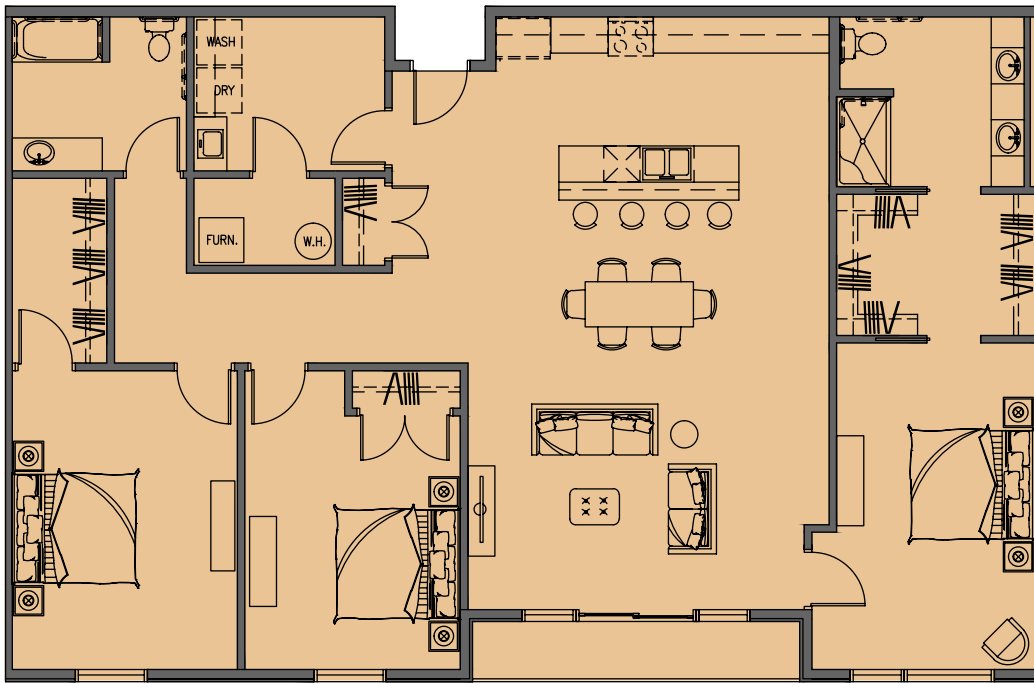

## THE PEARL RIVER VUE

E2

This unit features an open floor plan with a large south facing partially covered deck.

The well designed kitchen is highlighted by a center island, pantry, and bar area that is adjacent to the spacious dining and family rooms.

The master bedroom suite with views to the south includes a walk-in closet and a private bath with dual-sink vanity and tiled shower.

The guest bedroom suite includes a walk-in closet with full bathroom and dual-sink vanity.

The third bedroom offers a great view to the south of its own.

Conveniently located laundry room.

- 10' ceilings
- 3 bedrooms, 2 baths

RIVER VIEW

404 4th Avenue North, Suite 201 | Fargo, ND 58102 | Contact Mike Kelly at Phone: 701.371.2741 | Email: Mikek@TeamFMI.com