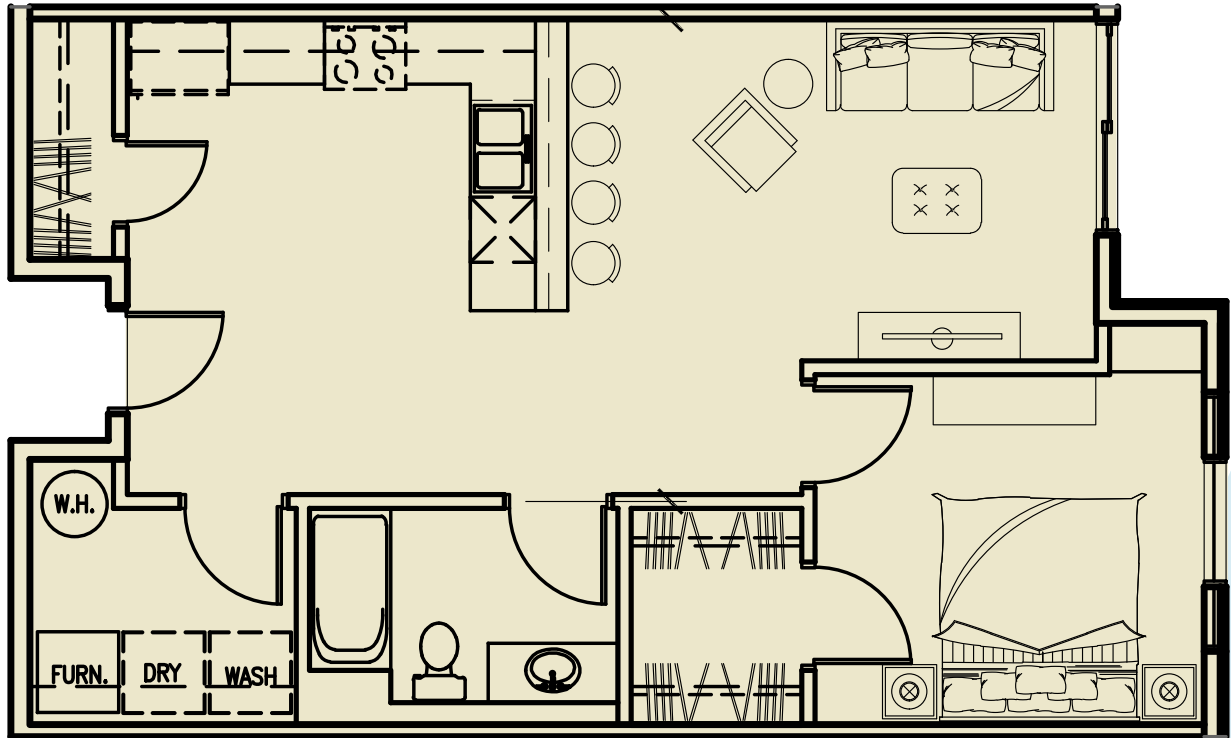

CITY CENTRE
LOFTS

THE CRYSTAL PLAZA VUE

G1

This unit features an open floor plan with views to the east or south.

The well designed kitchen is highlighted by a center island, pantry, and bar area that is adjacent to the spacious family room.

The master bedroom suite with views to the east includes and walk-in closet.

- 10' ceilings
- 1 bedrooms, 1 bath

RIVER VIEW